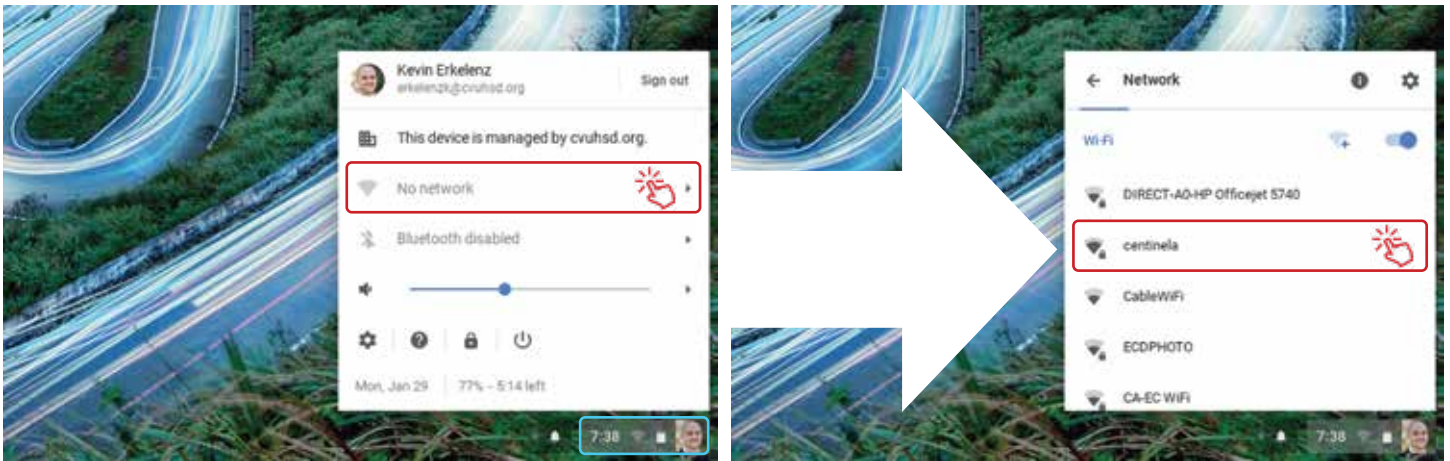

Connecting to Centinela WiFi

Chromebook Edition

01 | Locate & Select Network

of 2

Click on the small panel in the bottom right ↑ corner in order to open the control center shown above.

02 | Enter Credentials & Connect

of 2

Join Wi-Fi network

SSID: centinela

EAP method: PEAP

Phase 2 authentication: MSCHAPv2

Server CA certificate: Do not check

Subject Match:

User certificate: None installed